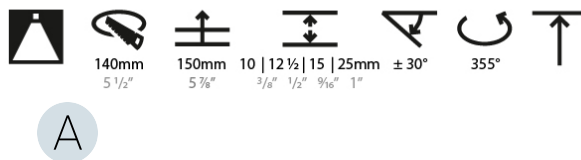

RATINGS AND CERTIFICATIONS

382, F 416-247-9319, www.zaneen.com
Certified by Intertek for North American Standards. At the end of the existing Model #. For assistance on 'custom' specifications, contact zteam@zaneen.com.
In a constant effort to supply the best product, we reserve the right to change specifications or materials without notice. The most recent specification sheets are found at zaneen.com
IP rating: IP20