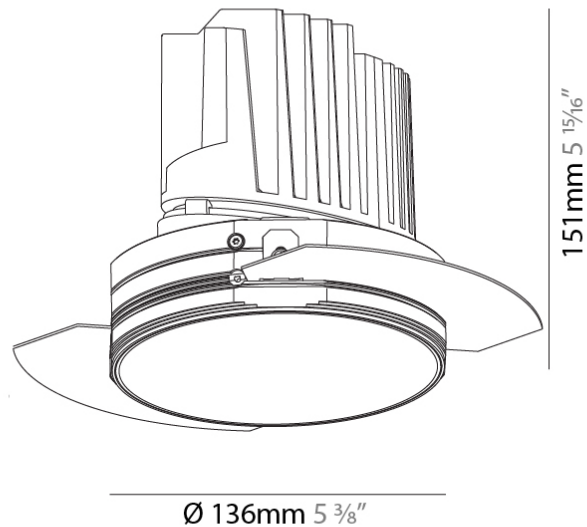

RATINGS AND CERTIFICATIONS

382, F 416-247-9319, www.zaneen.com
Certified and tested for North American standards at the end of the existing Model #. For assistance on 'custom' specifications, contact zteam@zaneen.com.
In a constant effort to supply the best product, we reserve the right to change specifications or materials without notice. The most recent specification sheets are found at zaneen.com
IP rating: IP20