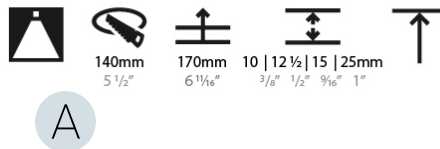

ELECTRICAL

Lamp Type: LED (Zhaga Standard)
Input Wattage (W): 13.2 / 16.5
Total Output Wattage (W): 12.1 / 14.7
Dimming: Tri-Mode (Non-Dimming and Phase Dimming (120Vac only) and 0-10V Dimming)
Driver Included: No
Driver Location: Recessed Housing
Driver Type: Constant Current - Universal
Driver Class: Class 2
Housing: See components
Input Voltage (V): 120 - 277
Constant Current (MA): 350

LED

Number of LEDs: 1
Color Temperature (°K): 2700 / 3000 / 3500 / 4000
Max. Delivered Lumen (lm): 814 / 877 / 911 / 930
Nominal Lumen (lm): 1246 / 1342 / 1396 / 1424
CRI: >90 CRI
Efficiency (%): 90.5
Lamp Life (hrs): 50000
Upon Request: RGB-W Tunable White Special Color Temperature Special LED

OPTICAL

Reflector°: 10
Optic°: Lens Pack - No Lens / Linear Spread Lens / Honeycomb / Spread Lens
Upon Request: Special Beam Angles

RATINGS AND CERTIFICATIONS

382, F 416-247-9319, www.zaneen.com
Certified by Intertek for North American standards at the end of the existing Model #. For assistance on 'custom' specifications, contact zteam@zaneen.com.
In a constant effort to supply the best product, we reserve the right to change specifications or materials without notice. The most recent specification sheets are found at zaneen.com
IP rating: IP20