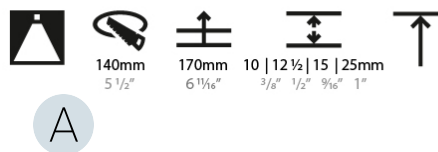

RATINGS AND CERTIFICATIONS

382, F 416-247-9319, www.zaneen.com
Certified and tested for North American standards at the end of the existing Model #. For assistance on 'custom' specifications, contact zteam@zaneen.com.
In a constant effort to supply the best product, we reserve the right to change specifications or materials without notice. The most recent specification sheets are found at zaneen.com
IP rating: IP20